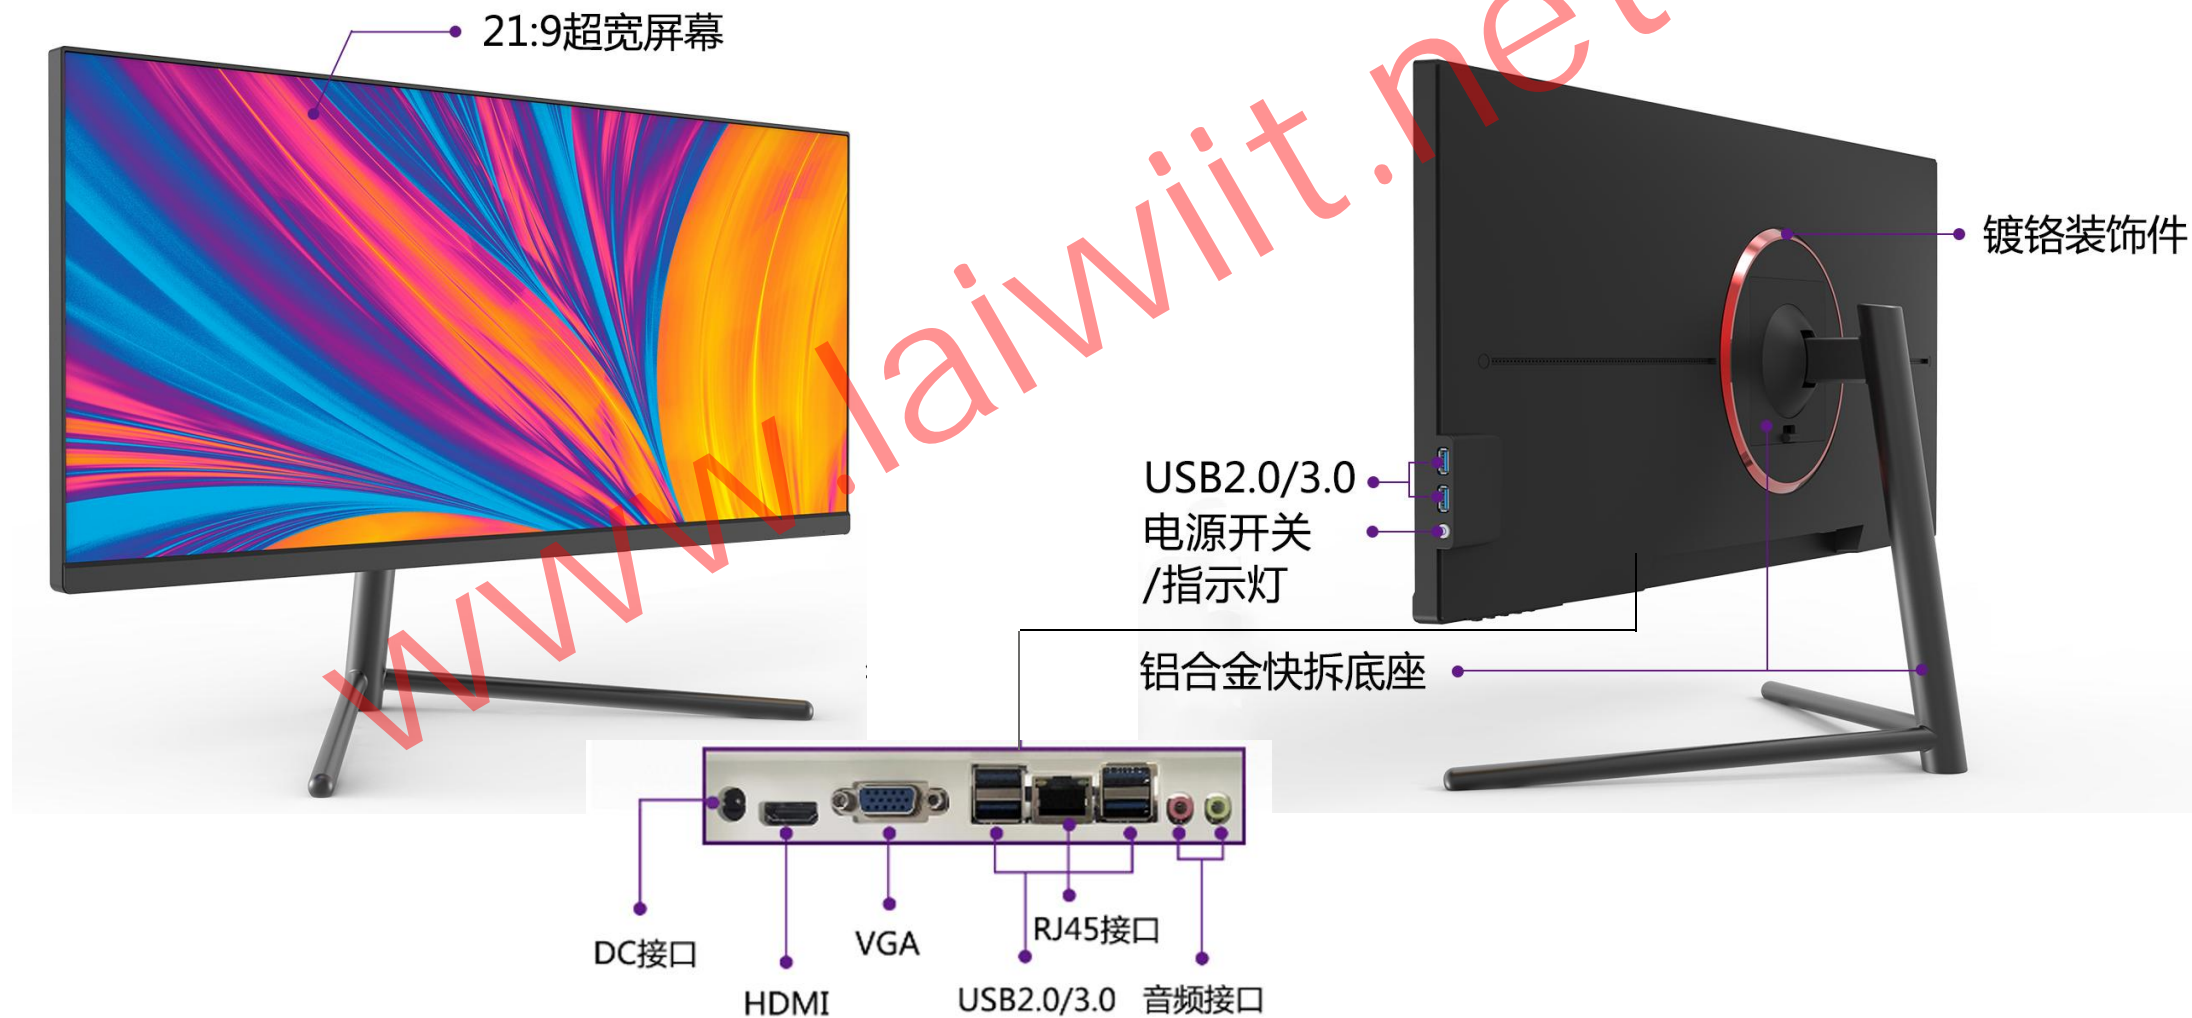

A270

Product Spec.

Screen Size	27"	Resolution	1920*1080p
Color	Black / White	Frequency	75Hz
Stand base	aluminum alloy base	Visual angle	178° / 178°
Panel type	IPS	Brightness	250cd/m ²
Screen type	straight screen	Static contrast	3000:1
Aspect ratio	16:9	Color temp.	adjustable
Rear interfaces	USB2.0/3.0*2		
Bottom interfaces	DC in、HDMI、VGA/COM、USB2.0/3.0 *4、RJ45、audio jack , anti-theft locker hole		
Function button	power switch		
Motherboard			
Power supply			
Speaker	8 Ω 3W *2		
Package size	690*175*525		
Machine Weight			

30英寸带鱼屏
高清视野

H300

30inch hairtail (21:9) AIO PC ,2K HD , 2560*1080p

black / white optional

adjustable screen, Depression angle-25°, Elevation angle5°

— LAIWIIT ALL-IN-ONE —

Model: H300

H300

Product Spec.

Screen Size	30"	Resolution	VA HD 2560*1080p
Color	Black / White	Frequency	200Hz
Base	quick release V-shape base	Visual angle	178° / 178°
Panel type	VA	Brightness	250cd/m ²
Screen type	Straight screen	Static contrast	3000:1
Aspect ratio	21:9 haritail	Eyes Protection	No flicker+blue light filter technology
Display Color	1.67M	Special function	DCR Smart Dynamic Contrast+Game Puls game crosshairs + FreeSync+dark field control+HDR
Color temp.	Adjustable		
Side interfaces	USB2.0/3.0 *2		
Rear interfaces	anti-theft locker hole		
Below interfaces	Card reader		
Bottom interfaces	DC in, HDMI, VGA/COM, USB2.0/3.0 *4, RJ45, audio jack		
Function button	power switch, monitor switch, quit, light+, light-, Menu		
Motherboard			
Power supply			
Speaker	8 Ω 3W*2		
Wall mount	Support (100*100mm)		
Package Size	790*175*515		
Machine weight			