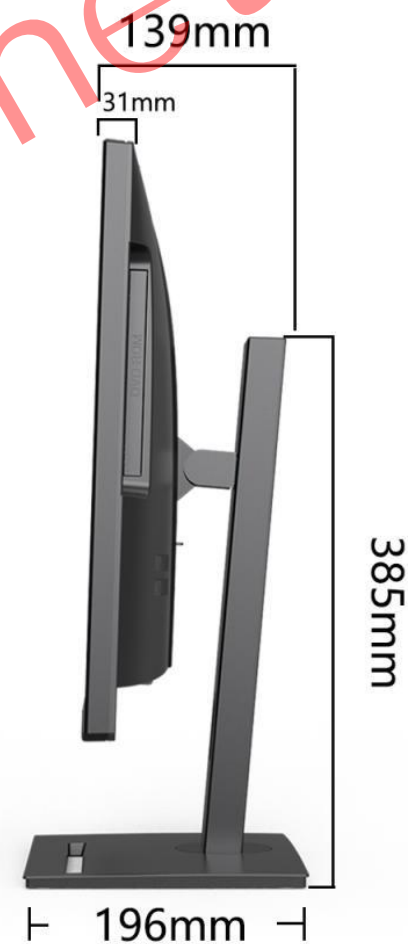

27英寸直面

高清视野

F270-PRO

— LAIWIIT ALL-IN-ONE —

With mobile phone slot, more convenient
Three-dimensional design, fashion appearance
Super cooling
Depressible camera

Liftable and rotatable base
Helping correct sitting posture

Black is more advanced with red accents

机型: F270-PRO

LWT F270-PRO

Product Spec.

Screen Size	27"	Resolution	1920*1080/2560*1440/ 3840*2160
Color Optional	Black	Frequency	75Hz/144Hz/165Hz
Stand Base	Square Lifting base	Visual Angle	178° / 178°
BackCover	3D disgne	Brightness	250cd/m ²
Panel Type	IPS/ADS	Static contrast	3000:1
Screen Type	straight screen	Color temp.	可调节
Aspect Ratio	16:9		
Side interfaces	audio jack、 card reader、 Type-C、 USB2.0/3.0 *2		
Bottom interfaces	DC in、 HDMI、 VGA/COM、 USB2.0/3.0 *4、 RJ45、 audio jack 、 anti-theft lock hole		
Function button	power switch、 bcklit adjust		
Motherboard			
Dedicated Card			
Extension	audio jack、 card reader 、 Type-C、 Push hidden camera		
Power supply			
Speaker	8Ω 3W *2		
wall mount	support		
Package size	690*175*525		
Machine Weight			

Product Spec.

Screen Size	27"	Resolution	1920*1080/2560*1440/ 3840*2160
Color	Black	Frequency	75Hz/144Hz/165Hz
Stand Base	quick release round base	Visual Angle	178° / 178°
BackCover		Brightness	250cd/m ²
Panel Type	IPS/ADS	Static Contrast	3000:1
Screen Type	Straight Screen	Color Temp.	adjustable
Aspect Ratio	16:9		
Side interfaces	audio jack、card reader、Type-C、USB2.0/3.0 *2		
Bottom interfaces	DC in、HDMI、VGA/COM、USB2.0/3.0 *4、RJ45 、audio jack、anti-theft lock hole		
Function button	Power button、backlit adjust		
Motherboard			
Dedicated Card	Support		
Extensions	audio jack 、card reader 、Type-C、press hidden camera		
Power supply			
Speaker	8Ω 3W *2		
wall mount	support		
Package size	690*175*525		
machine weight	9.82KG		