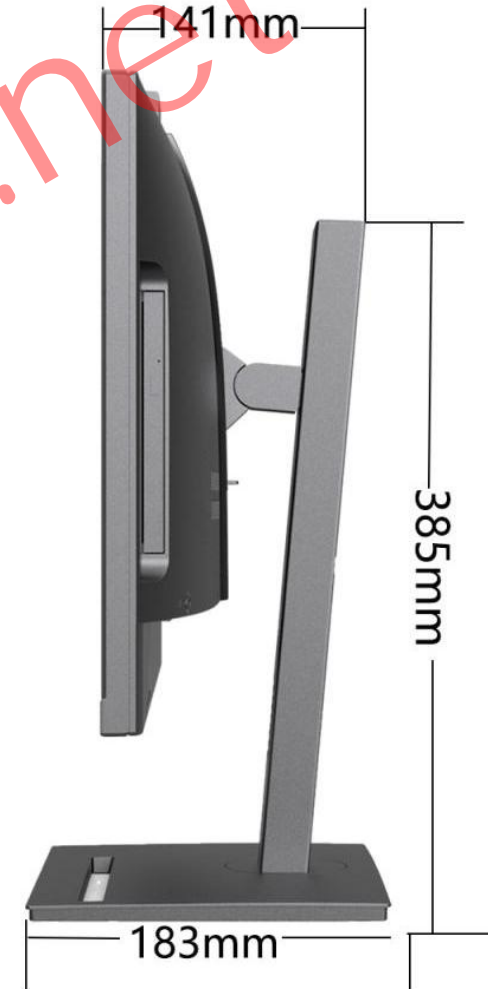

Product Spec.

Screen Size	27"	Resolution	1920*1080/2560*1440/ 3840*2160
Color	Black	Frequency	75Hz/144Hz/165Hz
Stand Base	quick release round base	Visual Angle	178° / 178°
BackCover		Brightness	250cd/m ²
Panel Type	IPS/ADS	Static Contrast	3000:1
Screen Type	Straight Screen	Color Temp.	adjustable
Aspect Ratio	16:9		
Side interfaces	audio jack、card reader、Type-C、USB2.0/3.0 *2		
Bottom interfaces	DC in、HDMI、VGA/COM、USB2.0/3.0 *4、RJ45 、audio jack、anti-theft lock hole		
Function button	Power button、backlit adjust		
Motherboard			
Dedicated Card	Support		
Extensions	audio jack 、card reader 、Type-C、press hidden camera		
Power supply			
Speaker	8Ω 3W *2		
wall mount	support		
Package size	690*175*525		
machine weight	9.82KG		

23.8英寸直面

D238-PRO

premium black

Liftable and rotatable

The screen can be rotated arbitrarily to meet different visual needs

D238-PRO

Product Spec.

Screen Size	23.8"	Resolution	1920*1080p
Color	Black	Frequency	75Hz
Base	Square lifting base	Visual angle	178° / 178°
Panel Type	IPS	Brightness	250cd/m²
Screen Type	straght screen	static contrast	3000:1
Aspect ratio	16:9	Color Temp.	adjustable
Side interfaces	Card reader 、USB2.0/3.0 *2、DVD-RW、Type-C		
Rear interfaces	anti-theft lock hole		
Bottom Interfaces	DC in、HDMI、VGA/COM、USB2.0/3.0 *4、RJ45 、audio jack		
Function button	power switch 、beklig adjust		
Motherboard			
Extension(optional)	rotatable camera 、DVD-RW、 card reader、 Type-C		
Power supply			
Speaker	8Ω 3W *2		
Wall mount	Support		
Package size	550*175*435/610*170*470		
Machine weight			

23.8英寸直面

高清视野

D270-PRO

Black and white optional

5°~10° visual angle adjustable

1k/2k/4k High-definition original
LCD panel

Liftable and rotatable base

机型: D270-PRO