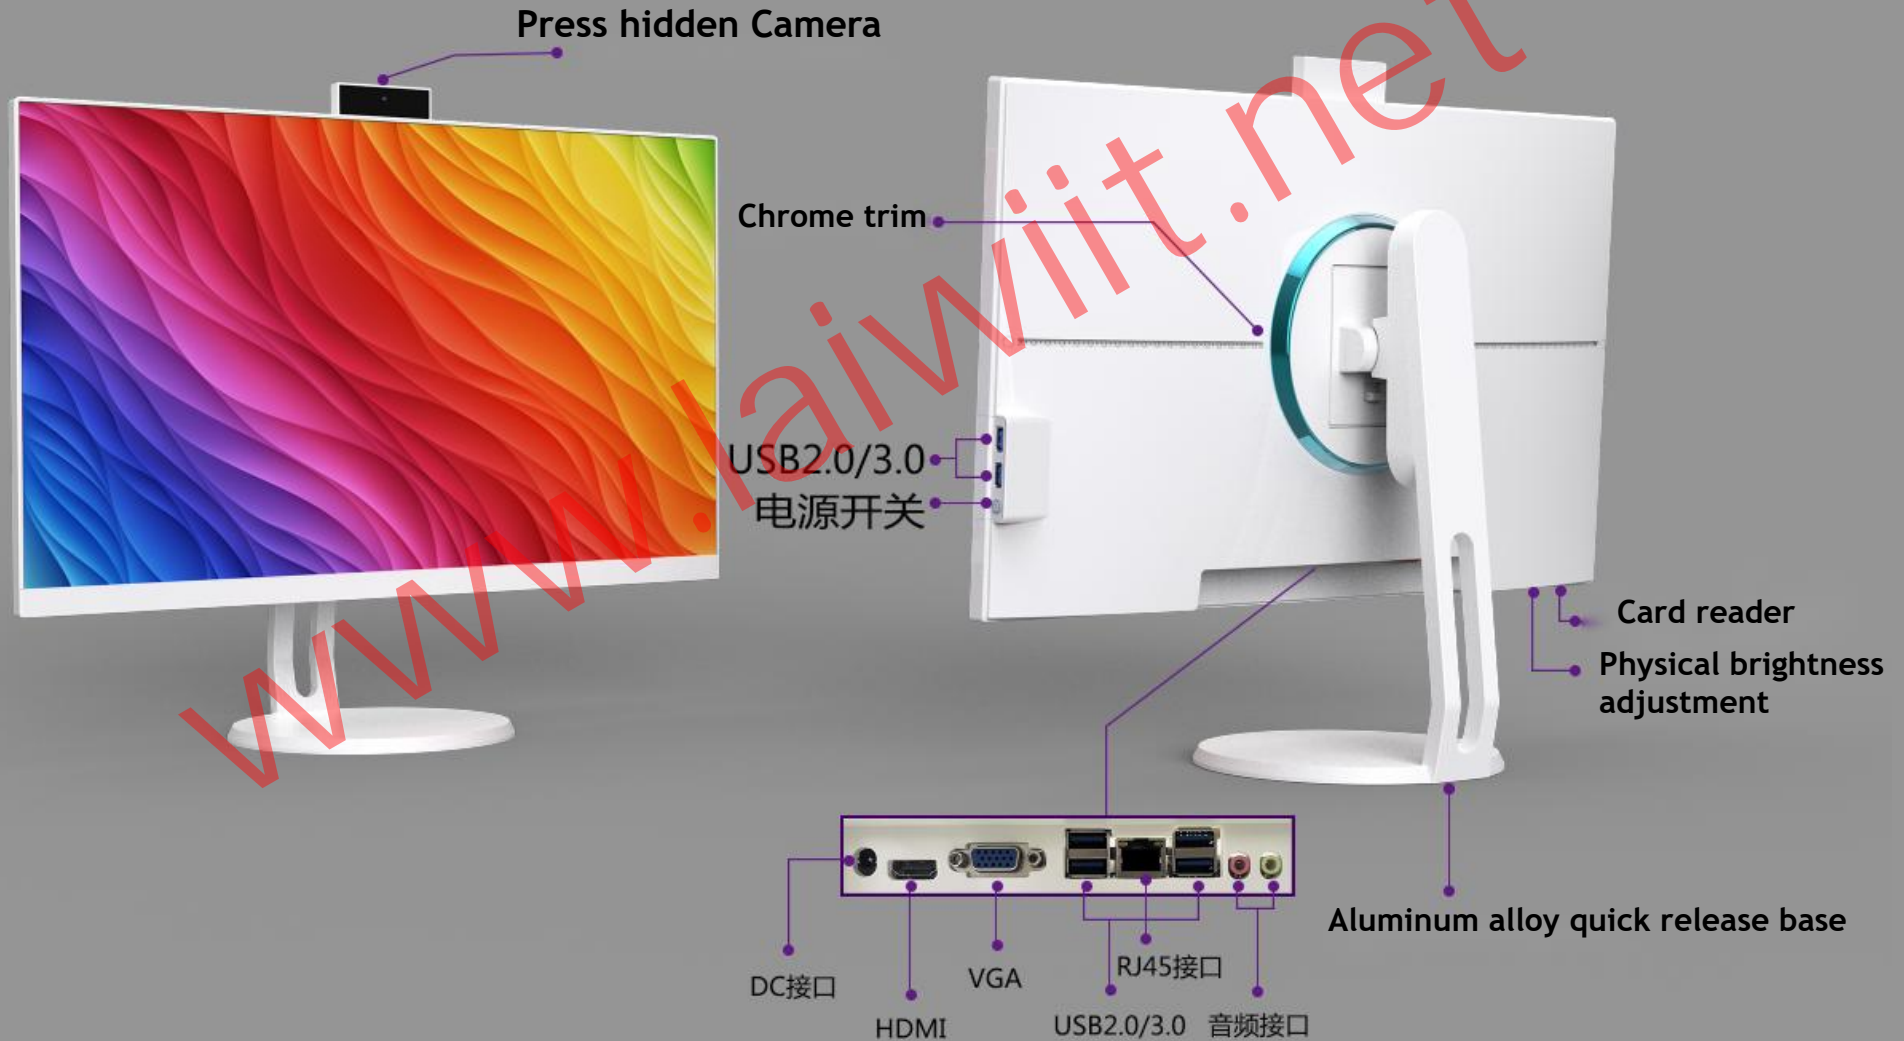

Model: H300-PRO

www.laiwiit.net

H300-PRO

Product Spec.

Screen Size	30"	Resolution	VA HD 2560*1080p
Color	Black	Frequency	200Hz
Stand base	lifting base	Visual angle	178° / 178°
Panel type	VA	Brightness	250cd/m ²
Screen type	Straight screen	Static contrast	3000:1
Aspect ratio	21:9 hairtail	Eyes Protection	No flicker+blue light filter technology
Display Color	1.67M	Special function	DCR Smart Dynamic Contrast+Game Puls game crosshairs + FreeSync+dark field control+HDR
Color temp.	Adjustable		
Side interfaces	USB2.0/3.0 *2		
Rear interfaces	anti-theft locker hole		
Below interfaces	Card reader		
Bottom interfaces	DC in, HDMI, VGA/COM, USB2.0/3.0 *4, RJ45, audio jack		
Function button	power switch, monitor switch, quit, light+, light-, Menu		
Motherboard			
Power supply			
Speaker	8 Ω 3W*2		
Wall mount	Support (100*100mm)		
Package Size	790*175*515		
Machine weight			

23.8英寸

高清视野

H238

Press hidden Camera

Round

Plug and play swivel camera

Square

Black and white optional
lifting and rotatable base

Model: H238

LAIWIIT

— LAIWIIT ALL-IN-ONE —

Model : H238

H238

Product Spec.

Screen Size	23.8"	Resolution	1920*1080p
Color	Black / white	Frequency	75Hz
Base	Aluminum alloy base	Visual angle	178° / 178°
Panel type	IPS	Brightness	250cd/m ²
Screen type	straight screen	Static contrast	3000:1
Aspect ratio	16:9	Color temp.	/
Side interfaces	USB2.0/3.0 *2		
Bottom interfaces	DC in、HDMI、VGA/COM、USB2.0/3.0 *4、RJ45、audio jack、card reader		
Function button	Power switch, physical brightness adjustment		
Motherboard			
Extension(Optional)	Push hidden camera, card reader		
Power supply			
Speaker	8Ω 3W *2		
Wall mount	no support		
Package size	600*145*475		
Machine weight			