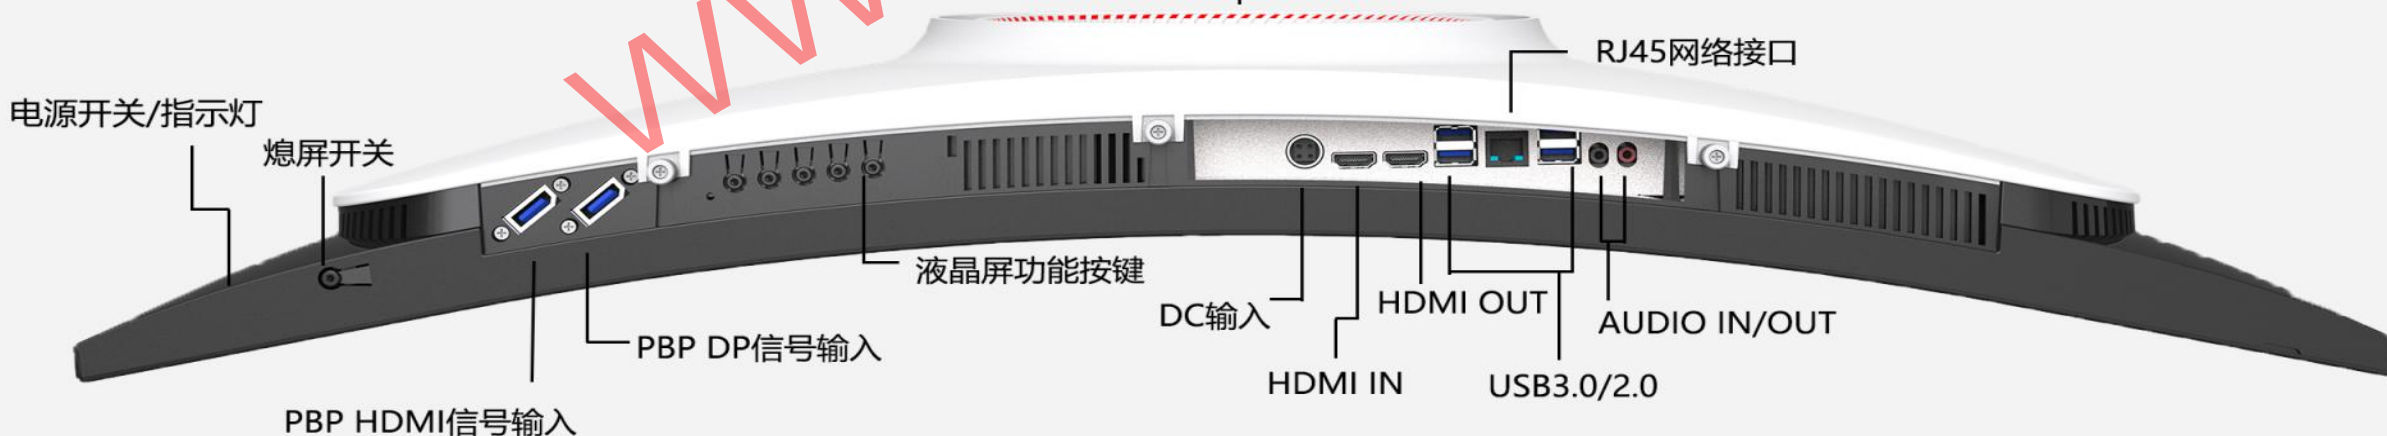

上下 10cm
角度 -5°-20°

ADS曲面屏
超窄边框

Curved screen, ultra-narrow bezel

嵌入式接口设计

21:9带鱼屏

视野增加
+33%

七色炫彩呼吸灯 自带电竞光环 7-color colorful breathing light

单色·紫

炫彩

单色·蓝

机型:Q340规格尺寸图

LWTQ340

Product Spec.

Screen Size	34"	Aspect Ratio	21:9 UltraWidth
Color Optional	Black / White	Resolution	3440*1440
Colorful	1.670M	Frequency	100Hz/165Hz
		Split Screen	Support PBP
BackCover	3D design	Static Contrast	3000:1
PanelType	VA HD	Color Temp.	Adjustable
Screen Type	Curvature 1500R	Stand Brackets	V Type Quick release rotatable lifting base
Features	21:9 Hairtail Screen Quasi 4K 165Hz E-sports game picture-in-picture split screen		
Bottom Interfaces	DC in、HDMI、VGA/COM、USB2.0/3.0 *4、RJ45、Audio 、Anti-theft lock hole		
Function Button	Switch、POWER、KEY1、KEY2、AUTO、MENU		
Compatible Motherboard	i3 / i5 / i7 8th/9th/10th/11th/12th		
Dedicate Graphics	Support		
Extensions	PBP HDMI Input, PBP DP input		
Power			
Speaker	8Ω 3W *2		
Package Size			
Machine Weight			

27英寸直面

高清视野

F270-PRO

— LAIWIIT ALL-IN-ONE —

With mobile phone slot, more convenient
Three-dimensional design, fashion appearance
Super cooling
Depressible camera

Liftable and rotatable base
Helping correct sitting posture

Black is more advanced with red accents

机型: F270-PRO

LWT F270-PRO

Product Spec.

Screen Size	27"	Resolution	1920*1080/2560*1440/ 3840*2160
Color Optional	Black	Frequency	75Hz/144Hz/165Hz
Stand Base	Square Lifting base	Visual Angle	178° / 178°
BackCover	3D disgne	Brightness	250cd/m ²
Panel Type	IPS/ADS	Static contrast	3000:1
Screen Type	straight screen	Color temp.	可调节
Aspect Ratio	16:9		
Side interfaces	audio jack、 card reader、 Type-C、 USB2.0/3.0 *2		
Bottom interfaces	DC in、 HDMI、 VGA/COM、 USB2.0/3.0 *4、 RJ45、 audio jack 、 anti-theft lock hole		
Function button	power switch、 bcklit adjust		
Motherboard			
Dedicated Card			
Extension	audio jack、 card reader 、 Type-C、 Push hidden camera		
Power supply			
Speaker	8Ω 3W *2		
wall mount	support		
Package size	690*175*525		
Machine Weight			