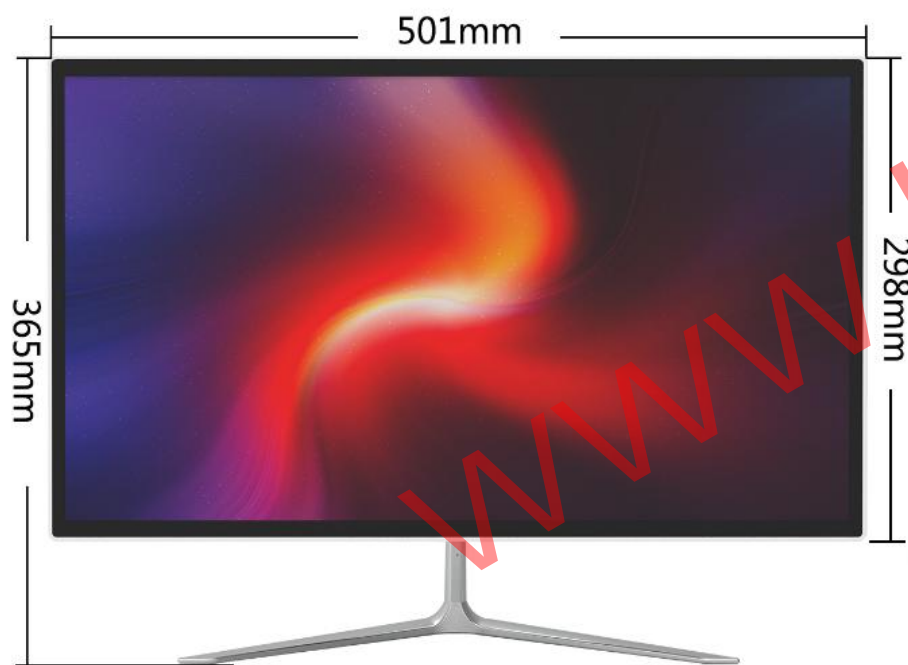

Speaker

Model: Z2145/Z238

Z2145/Z238

Product Spec.

ScreenSize	21.45" / 23.8"	Resolution	1920*1080p
Color Optional	Vibrant orange, rose red, wishful blue, ivory white	Frequency	75Hz
Stand	Square Stand /V-Stand/Round-Stand	Visual Angle	178° / 178°
BackCover	Backlight Built-in	Brightness	250cd/m ²
Panel Type	IPS	Static Contrast	3000:1
Screen Type	Straight Screen	Color Temp.	/
Aspect Ratio	16:9		
Side Interfaces	USB2.0/3.0 *2		
Rear Interfaces	Anti-theft Lock hole		
Bottom Interfaces	DC in, HDMI, VGA/COM, USB2.0/3.0 *4, RJ45, Audio jack		
Function Button	Power Switch		
Motherboard	Intel core i3, i5, i7 10th /11th/12th Generation		
Power Supply			
Speaker	8Ω 3W *2		
Wall Mount	no Support		
Package Size	554*146*445/600*145*475		
Machine Weight			

www.laiwiit.net

Model:
LWTHW215/LWTHW236

HW215/HW236

Product Spec.

Screen Size	21.5" / 23.6"	Resolution	1920*1080p
Color Optional	Black / White	Frequency	/
Stand	Aluminum Alloy V Style	Visual Angle	170° / 170°
Panel Type	LED	Brightness	200cd/m ²
Screen Type	Straight Screen	Static Contrast	/
Aspect Ratio	16:10	Color Temp.	/
Side Interfaces	USB2.0/3.0 *2		
Bottom Interfaces	DC in、HDMI、VGA/COM、USB2.0/3.0 *4、RJ45、Audio Jack		
Function Button	Power Switch		
Motherboard	Intel core i3,i5,i7 10th /11th/12th Generation		
Power Supply	match with Motherboard		
Speaker	8Ω 3W *2		
Wall Mount	no support		
Package Size	554*164*445/600*145*475		
Machine Weight			