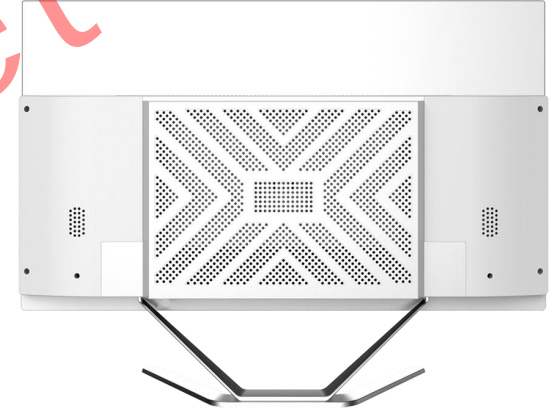

Model: PX238/PX270

Black

White

Support Dedicated Graphics Card