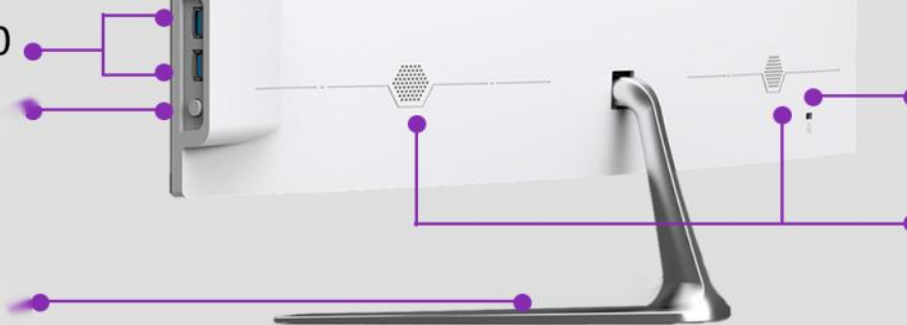

Round

Square

V style

机型:Z2145/Z238

Power switch, indicator light

USB2.0/3.0

Aluminum base

Anti-theft lock hole