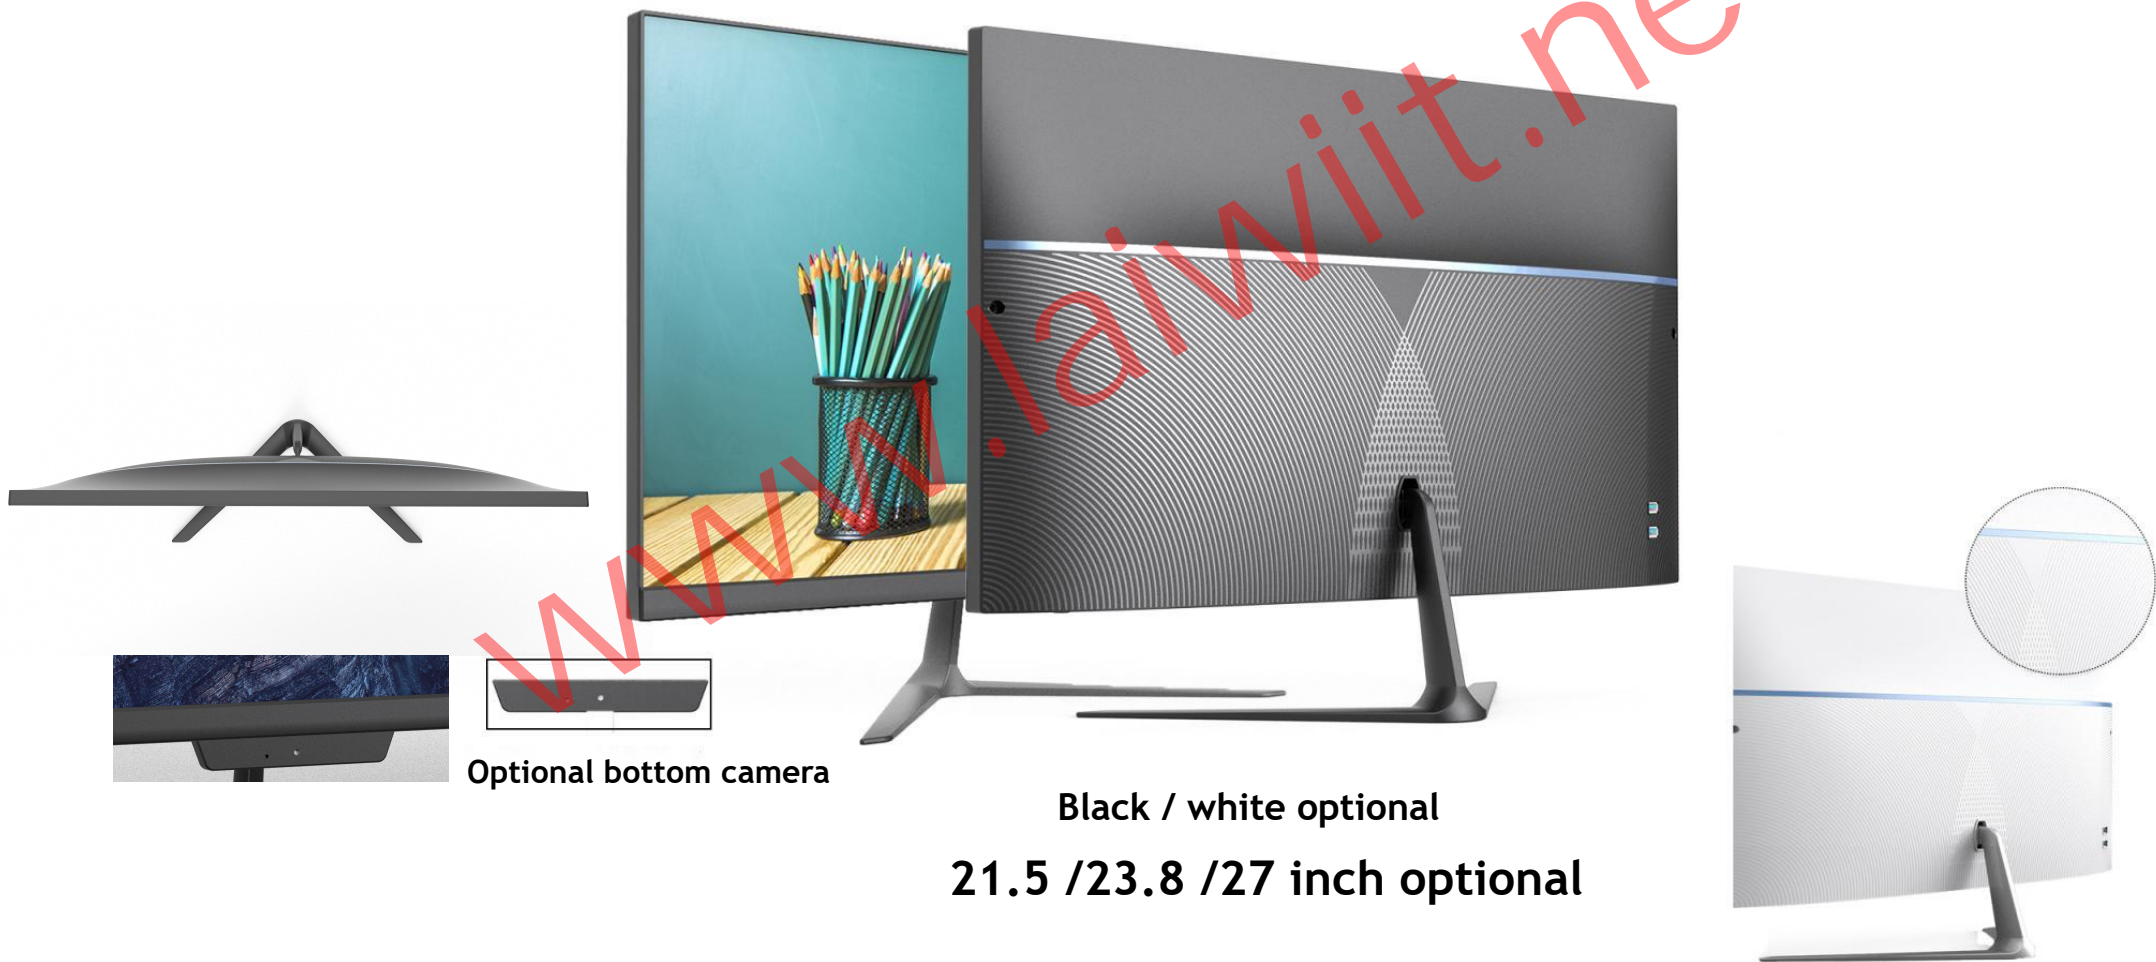

23.8英寸直面

D238-PRO

premium black

Liftable and rotatable

The screen can be rotated arbitrarily to meet different visual needs

D238-PRO

Product Spec.

Screen Size	23.8"	Resolution	1920*1080p
Color	Black	Frequency	75Hz
Base	Square lifting base	Visual angle	178° / 178°
Panel Type	IPS	Brightness	250cd/m²
Screen Type	straght screen	static contrast	3000:1
Aspect ratio	16:9	Color Temp.	adjustable
Side interfaces	Card reader 、USB2.0/3.0 *2、DVD-RW、Type-C		
Rear interfaces	anti-theft lock hole		
Bottom Interfaces	DC in、HDMI、VGA/COM、USB2.0/3.0 *4、RJ45 、audio jack		
Function button	power switch 、beklig adjust		
Motherboard			
Extension(optional)	rotatable camera 、DVD-RW、 card reader、 Type-C		
Power supply			
Speaker	8Ω 3W *2		
Wall mount	Support		
Package size	550*175*435/610*170*470		
Machine weight			

27英寸
高清视野

D270

High-quality dual-chamber horn

机型：D270尺寸图

D270

Product Spec.

Screen Size	27"	Resolution	1920*1080/2560*1440/ 3840*2160
Color	Black / White	Frequency	75Hz/144Hz/165Hz
Stand Base	Aluminum alloy quick release	Visual angle	178° / 178°
Panel type	IPS/ADS	Brightness	250cd/m ²
Screen type	straight screen	static contrast	3000:1
Aspect ratio	16:9	Color Temp.	adjustable
Side interfaces	audio jack、card reader、Type-C、USB2.0/3.0 *2、DVD-RW、		
Bottom interfaces	DC in、HDMI、VGA/COM、USB2.0/3.0 *4、RJ45、audio jack、anti-theft lock hole		
Function button	power button、bcklit adjust		
Motherboard			
Extensions(optional)	press hidden camera、DVD-RW、audio jack、card reader、Type-C、dedicated card		
Power supply			
Speaker	8 Ω 3W*2		
Wall mount	Support (100*100mm)		
Package size	690*175*525		
Machine weight			

多尺寸选择

高清视野

A215/A238/A270

LAIWIIT

LAIWIIT ALL-IN-ONE

Optional bottom camera

Black / white optional

21.5 / 23.8 / 27 inch optional