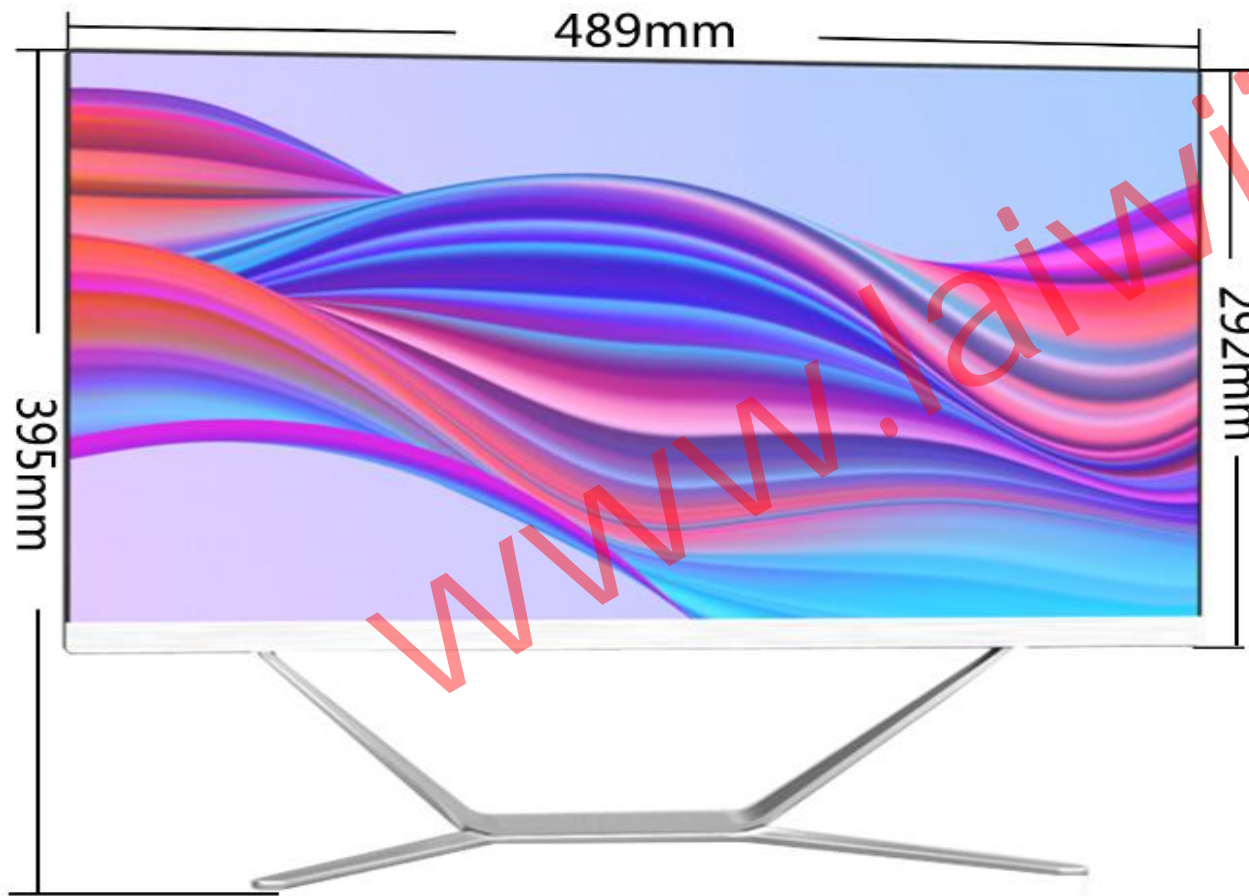

Model: LWT-HZ215