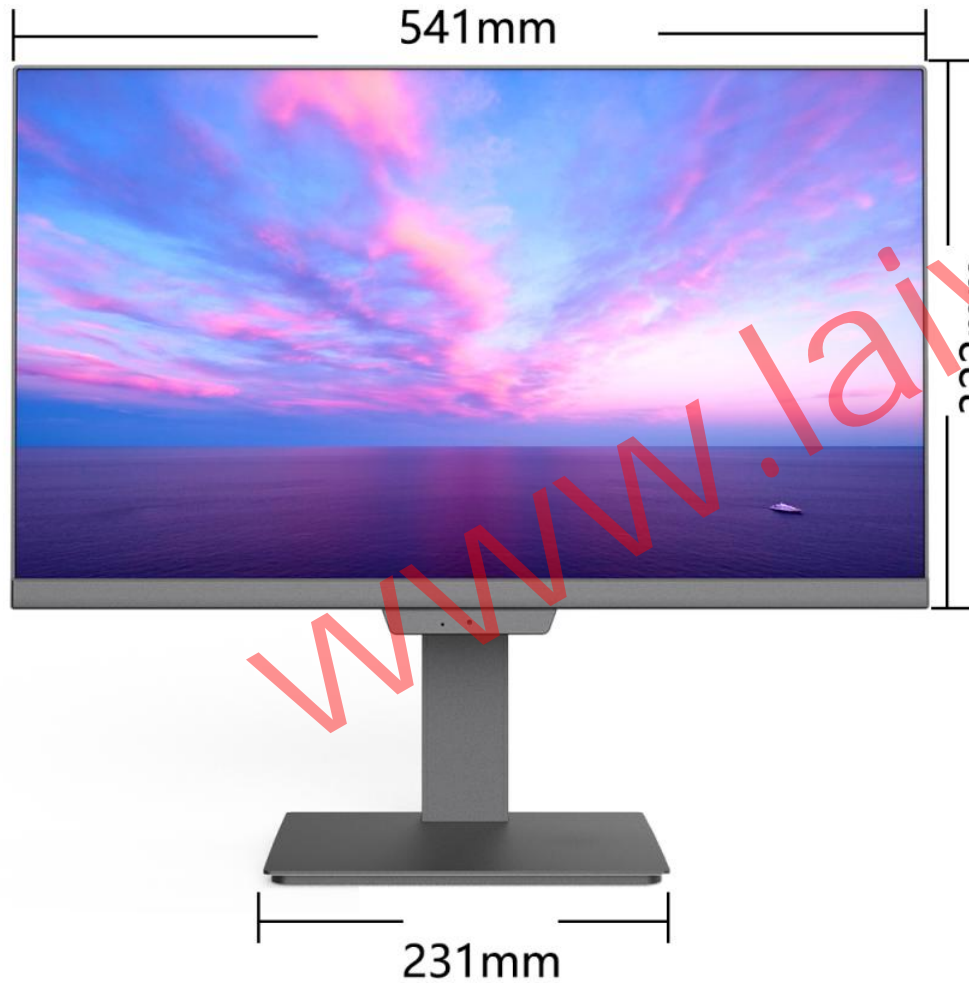

Model: H238

LAIWIIT

— LAIWIIT ALL-IN-ONE —

Model : H238

H238

Product Spec.

Screen Size	23.8"	Resolution	1920*1080p
Color	Black / white	Frequency	75Hz
Base	Aluminum alloy base	Visual angle	178° / 178°
Panel type	IPS	Brightness	250cd/m ²
Screen type	straight screen	Static contrast	3000:1
Aspect ratio	16:9	Color temp.	/
Side interfaces	USB2.0/3.0 *2		
Bottom interfaces	DC in、HDMI、VGA/COM、USB2.0/3.0 *4、RJ45、audio jack、card reader		
Function button	Power switch, physical brightness adjustment		
Motherboard			
Extension(Optional)	Push hidden camera, card reader		
Power supply			
Speaker	8Ω 3W *2		
Wall mount	no support		
Package size	600*145*475		
Machine weight			

23.8英寸
高清视野

PD238-PRO

folding base
Cell phone slot

Lifting rotatable base
black / white optional

Model : PD238-PRO

PD238-PRO

Product Spec.

Screen Size	23.8"	Aspect ratio	16:9
Color	Black / white	Resolution	1920*1080p
Base	lifting base	Frequency	75Hz
		Visual angle	178° / 178°
BackCover	Brushed/VESA holes for wall mount	Brightness	250cd/m ²
Panel type	IPS	Static contrast	3000:1
Screen type	straight screen	Color temp.	adjustable
Side interfaces	card reader、USB2.0/3.0 *2、DVD-ROM、Type-C		
Rear interfaces	anti-theft locker hole		
Bottom interfaces	DC in、HDMI、VGA/COM、USB2.0/3.0 *4、RJ45、audio jack		
Function button	Power switch, brightness adjustment+, brightness adjustment-		
Motherboard			
Dedicated card			
Extensions(optional)	camera、DVD-ROM、SD cardreader、Type-C、dedicated card support		
Power supply			
Speaker	8 Ω 3W *2		
Wall mount	support (100*100mm)		
Package size	600*145*475		
Machine weight			