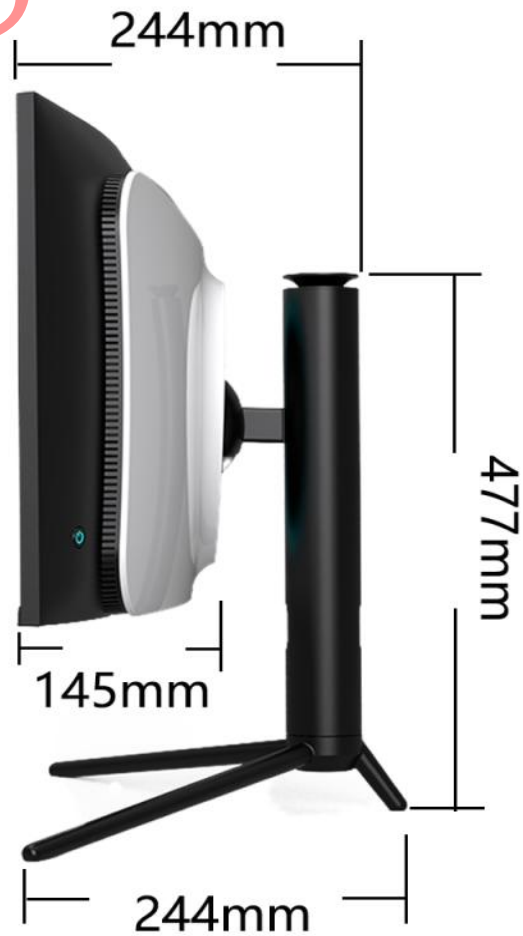

上下 10cm
角度 -5°-20°

ADS曲面屏
超窄边框

Curved screen, ultra-narrow bezel

嵌入式接口设计

21:9带鱼屏

视野增加
+33%

七色炫彩呼吸灯 自带电竞光环 7-color colorful breathing light

单色·紫

炫彩

单色·蓝

机型:Q340规格尺寸图

LWTQ340

Product Spec.

Screen Size	34"	Aspect Ratio	21:9 UltraWidth
Color Optional	Black / White	Resolution	3440*1440
Colorful	1.670M	Frequency	100Hz/165Hz
		Split Screen	Support PBP
BackCover	3D design	Static Contrast	3000:1
PanelType	VA HD	Color Temp.	Adjustable
Screen Type	Curvature 1500R	Stand Brackets	V Type Quick release rotatable lifting base
Features	21:9 Hairtail Screen Quasi 4K 165Hz E-sports game picture-in-picture split screen		
Bottom Interfaces	DC in、HDMI、VGA/COM、USB2.0/3.0 *4、RJ45、Audio 、Anti-theft lock hole		
Function Button	Switch、POWER、KEY1、KEY2、AUTO、MENU		
Compatible Motherboard	i3 / i5 / i7 8th/9th/10th/11th/12th		
Dedicate Graphics	Support		
Extensions	PBP HDMI Input, PBP DP input		
Power			
Speaker	8Ω 3W *2		
Package Size			
Machine Weight			

27英寸直面

高清视野

F270-PRO

— LAIWIIT ALL-IN-ONE —

With mobile phone slot, more convenient
Three-dimensional design, fashion appearance
Super cooling
Depressible camera

Liftable and rotatable base
Helping correct sitting posture

Product Spec.

Screen Size	27"	Resolution	1920*1080/2560*1440/ 3840*2160
Color	Black	Frequency	75Hz/144Hz/165Hz
Stand Base	quick release round base	Visual Angle	178° / 178°
BackCover		Brightness	250cd/m ²
Panel Type	IPS/ADS	Static Contrast	3000:1
Screen Type	Straight Screen	Color Temp.	adjustable
Aspect Ratio	16:9		
Side interfaces	audio jack、card reader、Type-C、USB2.0/3.0 *2		
Bottom interfaces	DC in、HDMI、VGA/COM、USB2.0/3.0 *4、RJ45 、audio jack、anti-theft lock hole		
Function button	Power button、backlit adjust		
Motherboard			
Dedicated Card	Support		
Extensions	audio jack 、card reader 、Type-C、press hidden camera		
Power supply			
Speaker	8Ω 3W *2		
wall mount	support		
Package size	690*175*525		
machine weight	9.82KG		