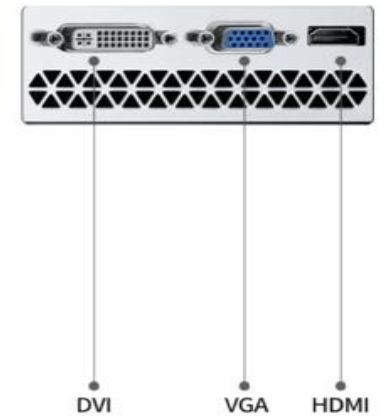

Model: PX238/PX270

Black

White

Support Dedicated Graphics Card

Model: PX238/PX270

PX238/PX270

Product Spec.

ScreenSize	23.8" / 27"	Resolution	1920*1080p
Color Optional	Black / White	Frequency	75Hz
Stand	Large-U Stand Base	Visual Angle	178° / 178°
BackCover	Backlight built-in	Brightness	250cd/m ²
Panel Type	IPS	Static Contrast	3000:1
Screen Type	Straight Screen	Color Temp.	/
Aspect Ratio	16:9		
Side Interfaces	USB2.0/3.0 *2		
Bottom Interfaces	DC inch 、HDMI*2、RJ45、USB2.0/3.0 *4、Audio、DVI、VGA/COM、HDMI		
Function Button	Power Switch		
Motherboard	Mini-Itx 170*190mm以下 (PX270)、170*170mm (PX238)		
Dedicated Graphics Card	Support		
Power Supply			
Speaker	8 Ω 3W *2		
Wall Mount	no support		
Package Size	610*175*470/705*170*520		
Machine Weight			