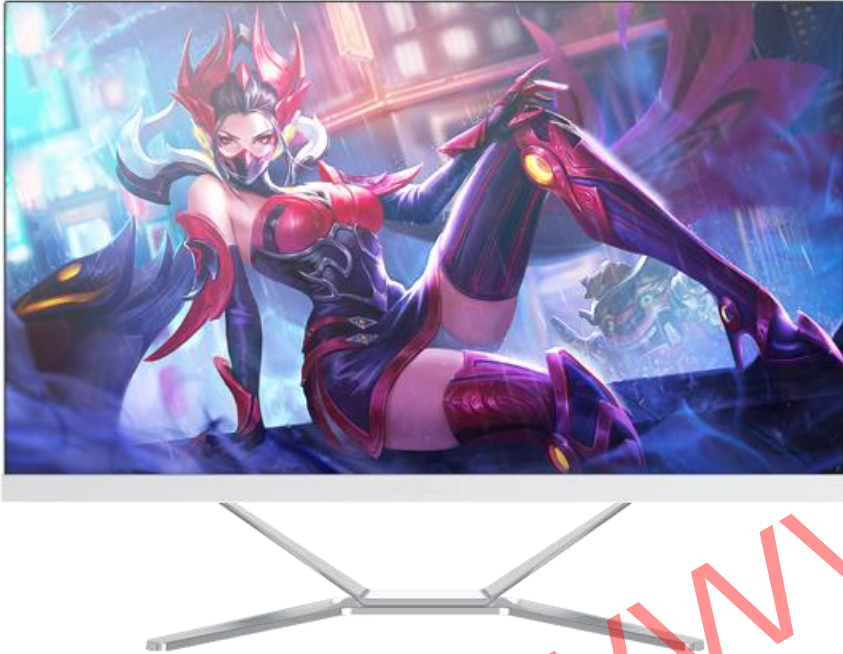

Model: PX238/PX270