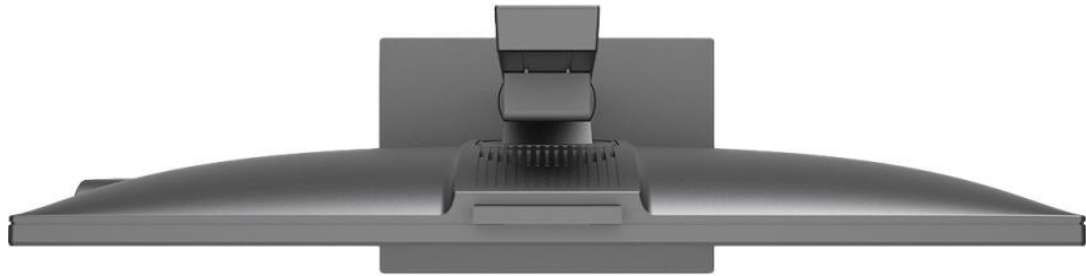

27英寸直面

高清视野

F270

— LAIWIIT ALL-IN-ONE —

- . Three-dimensional design, stylish appearance
- . super cooling
- . All aluminum alloy quick release base

Press hidden camera

audio jack
card reader
Type-C
USB2.0/3.0
Power Switch

Dedicated Card

anti-theft lock hole
backlit adjust

Aluminum alloy quick release base

2*3显卡电源座 19V HDMI-IN HDMI USB3.0 RJ45 USB3.0 MIC/LINEOUT

LAIWIIT

— LAIWIIT ALL-IN-ONE —

Model : F270尺寸图

LWT-F270

Product Spec.

Screen Size	27"	Resolution	1920*1080/2560*1440/ 3840*2160
Color	Black	Frequency	75Hz/144Hz/165Hz
Stand Base	quick release round base	Visual Angle	178° / 178°
BackCover		Brightness	250cd/m ²
Panel Type	IPS/ADS	Static Contrast	3000:1
Screen Type	Straight Screen	Color Temp.	adjustable
Aspect Ratio	16:9		
Side interfaces	audio jack、card reader、Type-C、USB2.0/3.0 *2		
Bottom interfaces	DC in、HDMI、VGA/COM、USB2.0/3.0 *4、RJ45 、audio jack、anti-theft lock hole		
Function button	Power button、backlit adjust		
Motherboard			
Dedicated Card	Support		
Extensions	audio jack 、card reader 、Type-C、press hidden camera		
Power supply			
Speaker	8Ω 3W *2		
wall mount	support		
Package size	690*175*525		
machine weight	9.82KG		

23.8英寸直面

D238-PRO

premium black

Liftable and rotatable

The screen can be rotated arbitrarily to meet different visual needs

D238-PRO

Product Spec.

Screen Size	23.8"	Resolution	1920*1080p
Color	Black	Frequency	75Hz
Base	Square lifting base	Visual angle	178° / 178°
Panel Type	IPS	Brightness	250cd/m²
Screen Type	straght screen	static contrast	3000:1
Aspect ratio	16:9	Color Temp.	adjustable
Side interfaces	Card reader 、USB2.0/3.0 *2、DVD-RW、Type-C		
Rear interfaces	anti-theft lock hole		
Bottom Interfaces	DC in、HDMI、VGA/COM、USB2.0/3.0 *4、RJ45 、audio jack		
Function button	power switch 、beklig adjust		
Motherboard			
Extension(optional)	rotatable camera 、DVD-RW、 card reader、 Type-C		
Power supply			
Speaker	8Ω 3W *2		
Wall mount	Support		
Package size	550*175*435/610*170*470		
Machine weight			