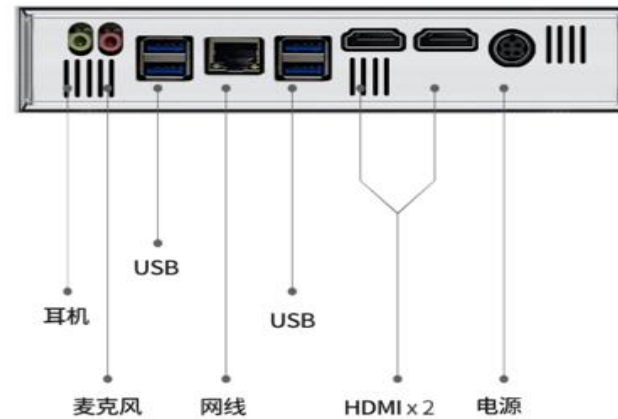

Model: PX238/PX270

Black

White

Support Dedicated Graphics Card

Model: PX238/PX270

PX238/PX270

Product Spec.

ScreenSize	23.8" / 27"	Resolution	1920*1080p
Color Optional	Black / White	Frequency	75Hz
Stand	Large-U Stand Base	Visual Angle	178° / 178°
BackCover	Backlight built-in	Brightness	250cd/m ²
Panel Type	IPS	Static Contrast	3000:1
Screen Type	Straight Screen	Color Temp.	/
Aspect Ratio	16:9		
Side Interfaces	USB2.0/3.0 *2		
Bottom Interfaces	DC inch 、HDMI*2、RJ45、USB2.0/3.0 *4、Audio、DVI、VGA/COM、HDMI		
Function Button	Power Switch		
Motherboard	Mini-Itx 170*190mm以下 (PX270)、170*170mm (PX238)		
Dedicated Graphics Card	Support		
Power Supply			
Speaker	8 Ω 3W *2		
Wall Mount	no support		
Package Size	610*175*470/705*170*520		
Machine Weight			