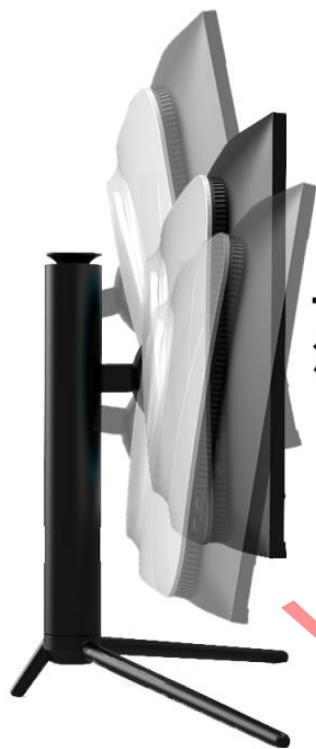

上下 10cm
角度 -5°-20°