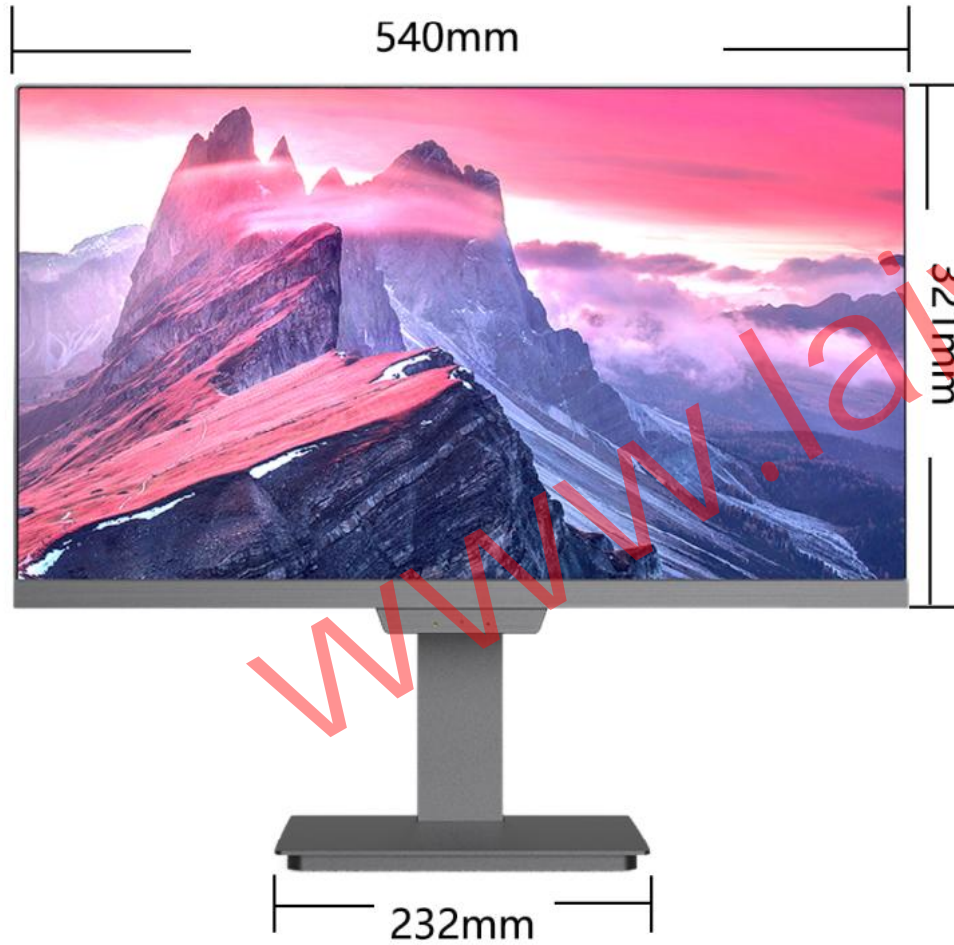

— LAIWIIT ALL-IN-ONE —

Model:P238-pro