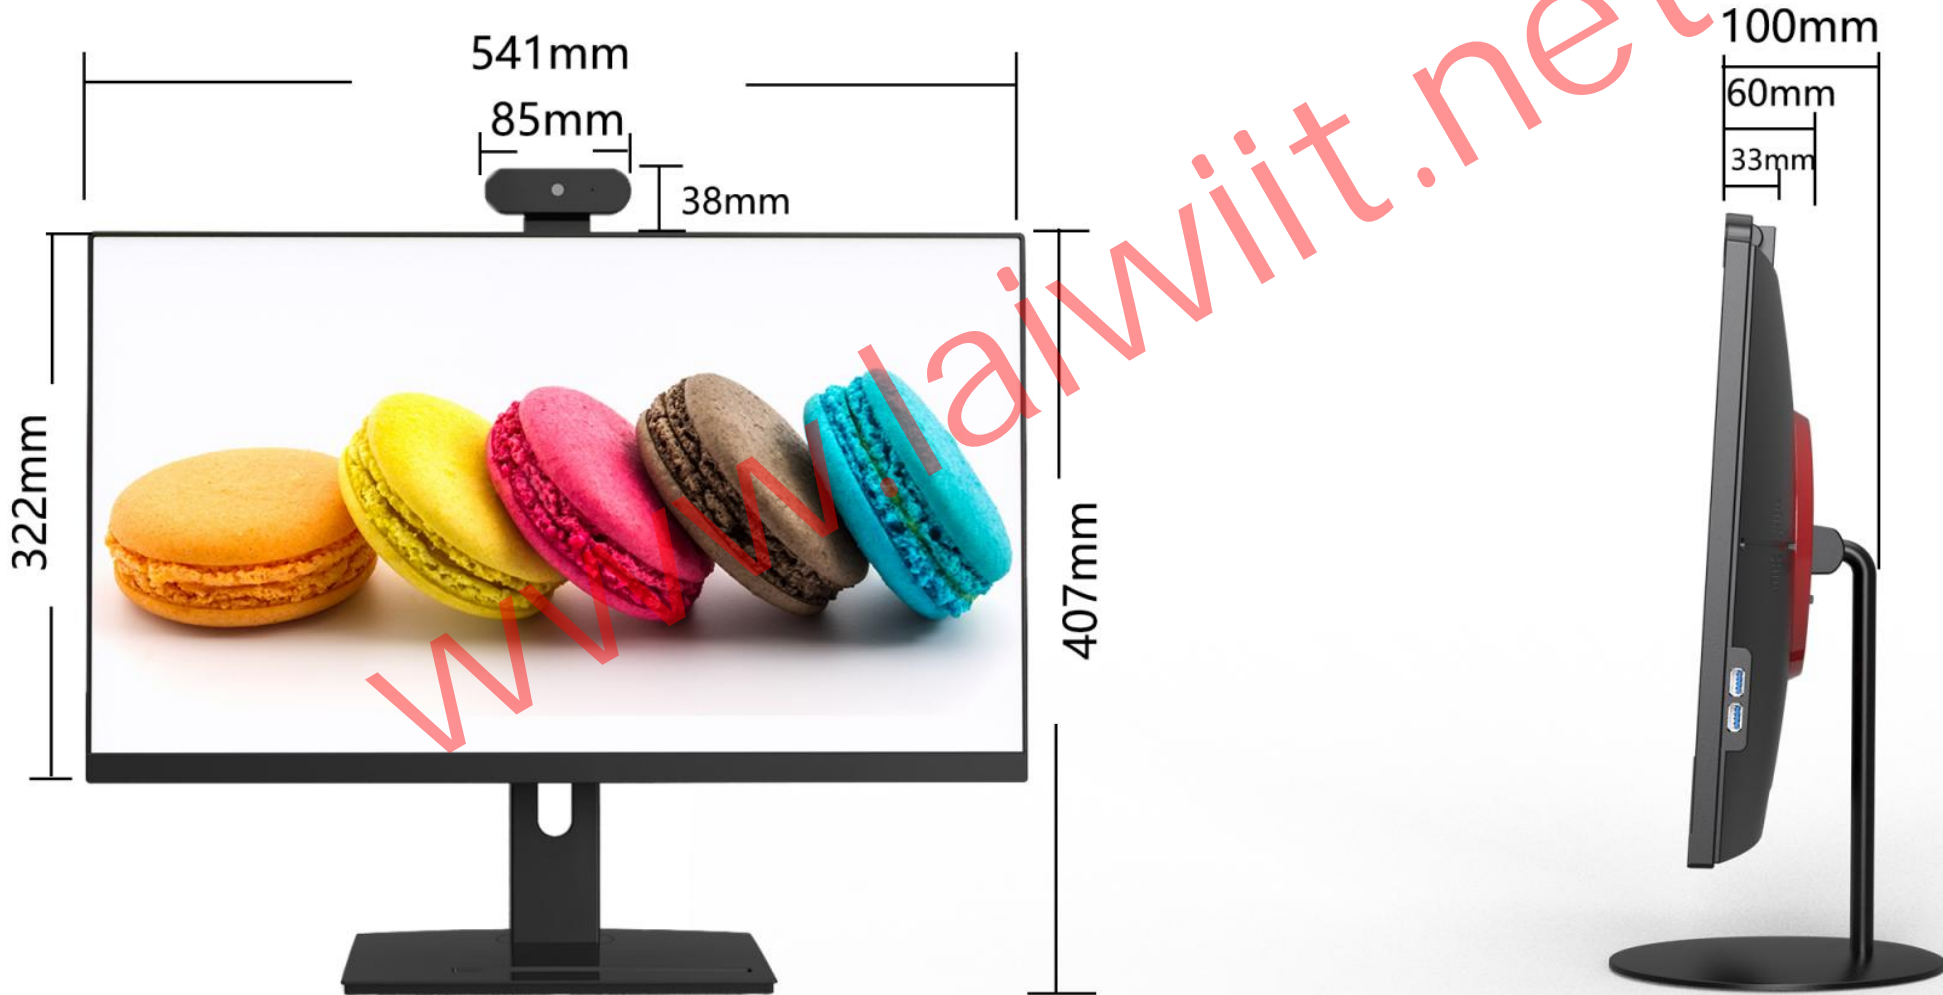

Model: H238

LAIWIIT

— LAIWIIT ALL-IN-ONE —

Model : H238

H238

Product Spec.

Screen Size	23.8"	Resolution	1920*1080p
Color	Black / white	Frequency	75Hz
Base	Aluminum alloy base	Visual angle	178° / 178°
Panel type	IPS	Brightness	250cd/m ²
Screen type	straight screen	Static contrast	3000:1
Aspect ratio	16:9	Color temp.	/
Side interfaces	USB2.0/3.0 *2		
Bottom interfaces	DC in、HDMI、VGA/COM、USB2.0/3.0 *4、RJ45、audio jack、card reader		
Function button	Power switch, physical brightness adjustment		
Motherboard			
Extension(Optional)	Push hidden camera, card reader		
Power supply			
Speaker	8Ω 3W *2		
Wall mount	no support		
Package size	600*145*475		
Machine weight			

23.8英寸
高清视野

PD238-PRO

folding base
Cell phone slot

Lifting rotatable base
black / white optional

Model : PD238-PRO

PD238-PRO

Product Spec.

Screen Size	23.8"	Aspect ratio	16:9
Color	Black / white	Resolution	1920*1080p
Base	lifting base	Frequency	75Hz
		Visual angle	178° / 178°
BackCover	Brushed/VESA holes for wall mount	Brightness	250cd/m ²
Panel type	IPS	Static contrast	3000:1
Screen type	straight screen	Color temp.	adjustable
Side interfaces	card reader、USB2.0/3.0 *2、DVD-ROM、Type-C		
Rear interfaces	anti-theft locker hole		
Bottom interfaces	DC in、HDMI、VGA/COM、USB2.0/3.0 *4、RJ45、audio jack		
Function button	Power switch, brightness adjustment+, brightness adjustment-		
Motherboard			
Dedicated card			
Extensions(optional)	camera、DVD-ROM、SD cardreader、Type-C、dedicated card support		
Power supply			
Speaker	8 Ω 3W *2		
Wall mount	support (100*100mm)		
Package size	600*145*475		
Machine weight			