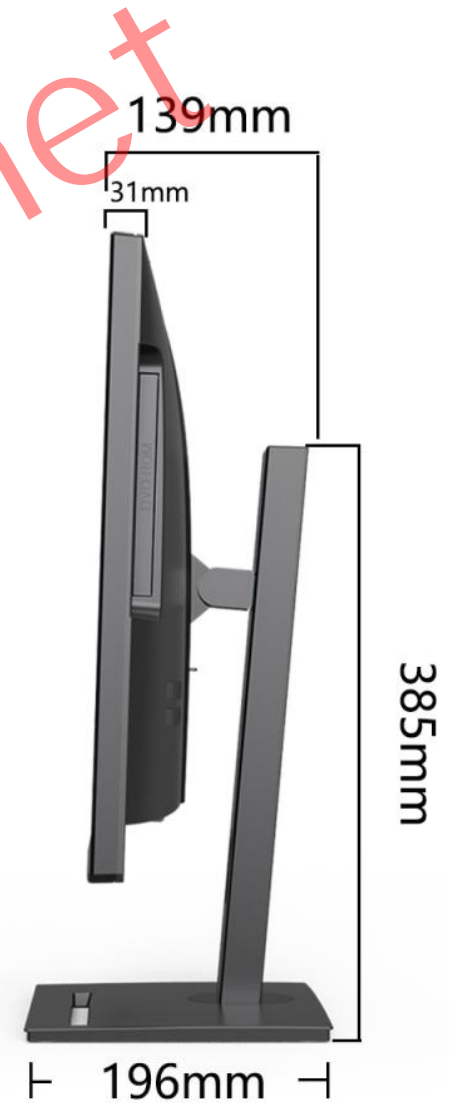

23.8英寸直面

D238-PRO

premium black

Liftable and rotatable

The screen can be rotated arbitrarily to meet different visual needs

D238-PRO

Product Spec.

Screen Size	23.8"	Resolution	1920*1080p
Color	Black	Frequency	75Hz
Base	Square lifting base	Visual angle	178° / 178°
Panel Type	IPS	Brightness	250cd/m²
Screen Type	straght screen	static contrast	3000:1
Aspect ratio	16:9	Color Temp.	adjustable
Side interfaces	Card reader 、USB2.0/3.0 *2、DVD-RW、Type-C		
Rear interfaces	anti-theft lock hole		
Bottom Interfaces	DC in、HDMI、VGA/COM、USB2.0/3.0 *4、RJ45 、audio jack		
Function button	power switch 、beklig adjust		
Motherboard			
Extension(optional)	rotatable camera 、DVD-RW、 card reader、 Type-C		
Power supply			
Speaker	8Ω 3W *2		
Wall mount	Support		
Package size	550*175*435/610*170*470		
Machine weight			

23.8英寸直面

高清视野

D270-PRO

Black and white optional

5°~10° visual angle adjustable

1k/2k/4k High-definition original
LCD panel

Liftable and rotatable base

机型: D270-PRO

D270-PRO

Product Spec.

Screen Size	27"	Resolution	1920*1080/2560*1440/ 3840*2160
Color	Black / White	Frequency	75Hz/144Hz/165Hz
Stand Base	quick release lifting base	Visual angle	178° / 178°
Panel Type	IPS/ADS	Brightness	250cd/m ²
Screen Type	straight screen	Static contrast	3000:1
Aspect ratio	16:9	Color temp.	adjustable
Side interfaces	audio jack 、 card reader 、 Type-C、 USB2.0/3.0 *2、 DVD-RW、		
Bottom interfaces	DC in、 HDMI、 VGA/COM、 USB2.0/3.0 *4、 RJ45、 audio jack、 anti-theft lock hole		
Function button	Power button、 bcklit adjustable		
Motherboard			
Extensions(optional)	press hidden camera 、 DVD-RW、 audio jack、 card reader 、 Type-C、 Dedecated card		
Power supply			
Speaker	8 Ω 3W*2		
wall mount	Support (100*100mm)		
Package size	690*175*525		
Machine weight			