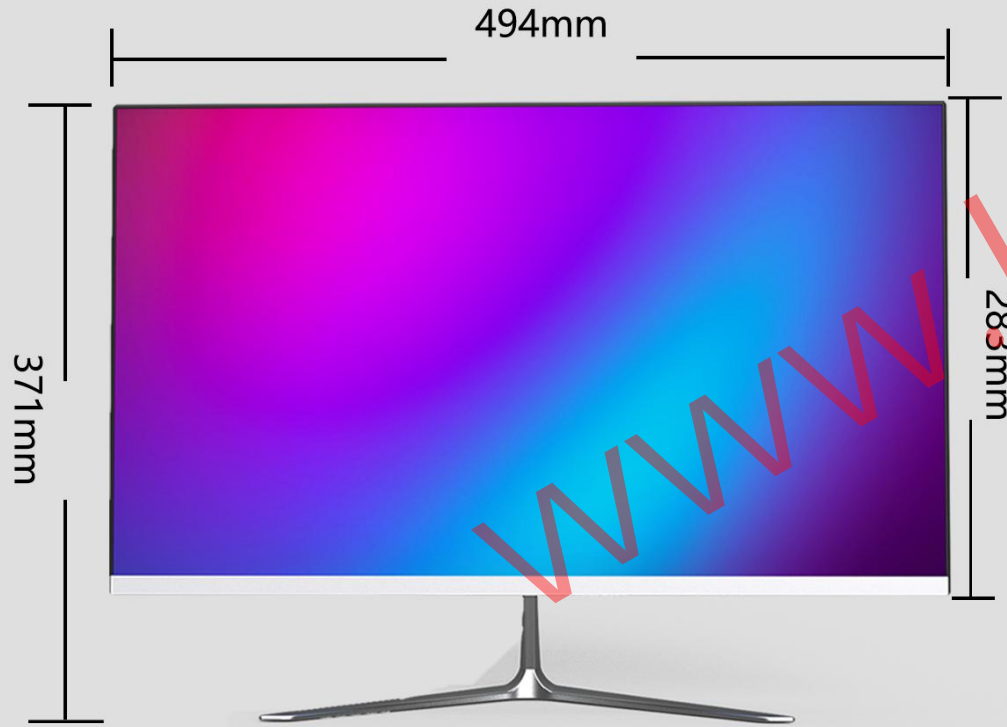

ScreenSize	21.5"	Resolution	1920*1080p
Color Optional	Black / White	Frequency	75Hz
Stand	U style/ wireless charging base	Visual Angle	178° / 178°
BackCover	Backlight Built-in	Brightness	250cd/m ²
Panel Type	IPS	Static Contrast	3000:1
Screen Type	Square Sreenc	Color Temp.	/
Aspect Ratio	16:9		
Side Interfaces	USB2.0/3.0 *1		
Bottom Interfaces	DC in、HDMI、VGA/COM、USB2.0/3.0 *4、RJ45、audio jack		
Function Button	Power Switch		
Motherboard	Mini-Itx 170*170mm		
Power Supply			
Speaker	8Ω 3W *2		
Wall Mount	no Support		
Package Size	540*145*455		
Machine Weight			

21.45/23.8英寸

Z2145/Z238

— LAIWIIT ALL-IN-ONE —

ivory white

Vibrant orange

Rose red

Wishful blue

Three Stand Optional

Round

Square

V style

机型:Z2145/Z238

Power switch, indicator light

USB2.0/3.0

Aluminum base

Anti-theft lock hole

Speaker

Model: Z2145/Z238

Z2145/Z238

Product Spec.

ScreenSize	21.45" / 23.8"	Resolution	1920*1080p
Color Optional	Vibrant orange, rose red, wishful blue, ivory white	Frequency	75Hz
Stand	Square Stand /V-Stand/Round-Stand	Visual Angle	178° / 178°
BackCover	Backlight Built-in	Brightness	250cd/m ²
Panel Type	IPS	Static Contrast	3000:1
Screen Type	Straight Screen	Color Temp.	/
Aspect Ratio	16:9		
Side Interfaces	USB2.0/3.0 *2		
Rear Interfaces	Anti-theft Lock hole		
Bottom Interfaces	DC in, HDMI, VGA/COM, USB2.0/3.0 *4, RJ45, Audio jack		
Function Button	Power Switch		
Motherboard	Intel core i3, i5, i7 10th /11th/12th Generation		
Power Supply			
Speaker	8Ω 3W *2		
Wall Mount	no Support		
Package Size	554*146*445/600*145*475		
Machine Weight			