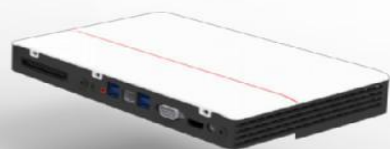

www.laiwiit.net

Separate design of LCD screen and Host
Easy to replace configuration and after-sales service

Wireless charging base

Optional large U-shaped base