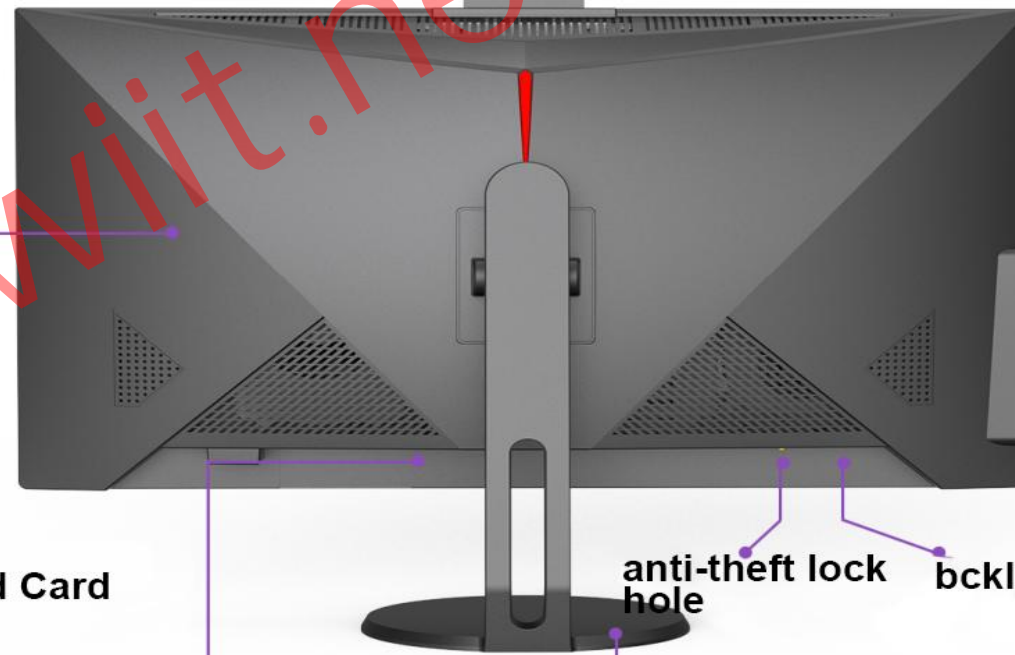

Dedicated Card

anti-theft lock hole
backlit adjust

Aluminum alloy quick release base