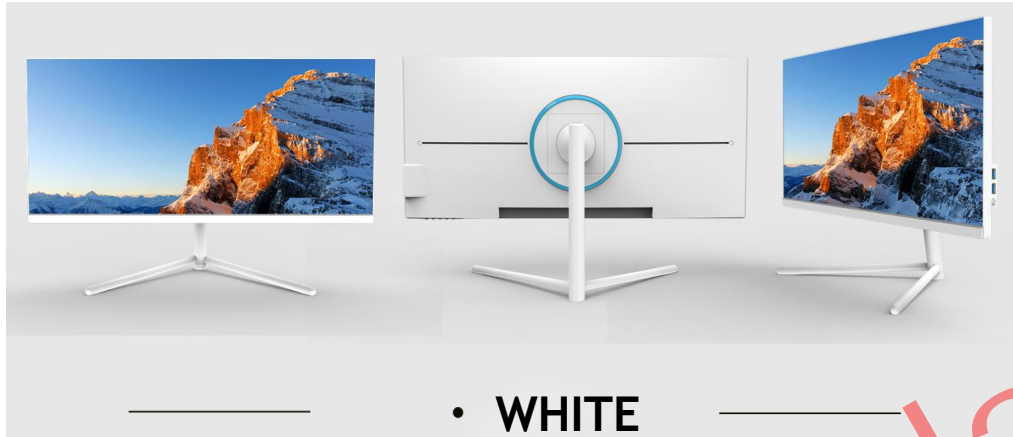

30英寸带鱼屏
高清视野

H300