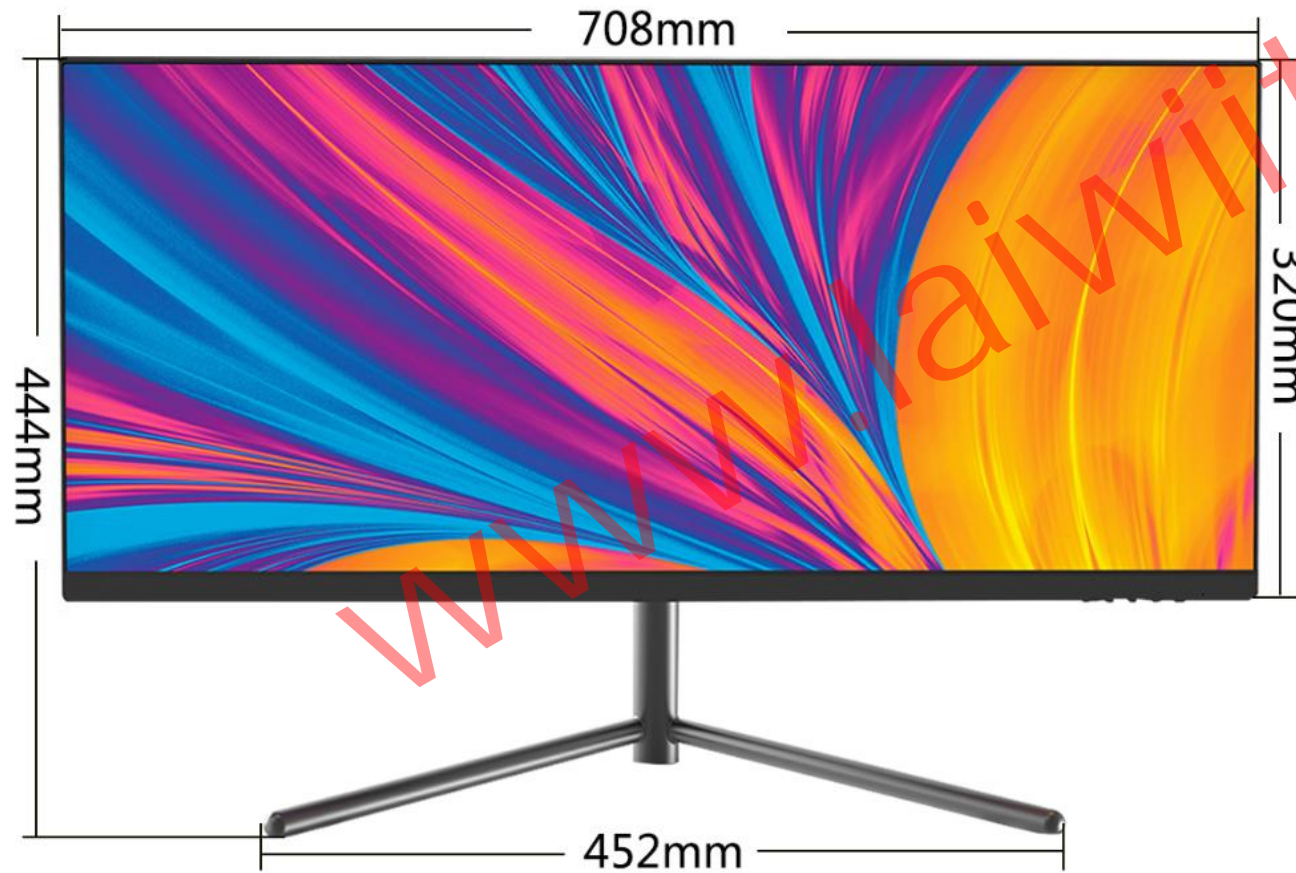

A270

Product Spec.

Screen Size	27"	Resolution	1920*1080p
Color	Black / White	Frequency	75Hz
Stand base	aluminum alloy base	Visual angle	178° / 178°
Panel type	IPS	Brightness	250cd/m ²
Screen type	straight screen	Static contrast	3000:1
Aspect ratio	16:9	Color temp.	adjustable
Rear interfaces	USB2.0/3.0*2		
Bottom interfaces	DC in、HDMI、VGA/COM、USB2.0/3.0 *4、RJ45、audio jack , anti-theft locker hole		
Function button	power switch		
Motherboard			
Power supply			
Speaker	8 Ω 3W *2		
Package size	690*175*525		
Machine Weight			

30英寸带鱼屏
高清视野

H300

30inch hairtail (21:9) AIO PC ,2K HD , 2560*1080p

black / white optional

adjustable screen, Depression angle-25°, Elevation angle5°

— LAIWIIT ALL-IN-ONE —

Model: H300

H300

Product Spec.

Screen Size	30"	Resolution	VA HD 2560*1080p
Color	Black / White	Frequency	200Hz
Base	quick release V-shape base	Visual angle	178° / 178°
Panel type	VA	Brightness	250cd/m ²
Screen type	Straight screen	Static contrast	3000:1
Aspect ratio	21:9 haritail	Eyes Protection	No flicker+blue light filter technology
Display Color	1.67M	Special function	DCR Smart Dynamic Contrast+Game Puls game crosshairs + FreeSync+dark field control+HDR
Color temp.	Adjustable		
Side interfaces	USB2.0/3.0 *2		
Rear interfaces	anti-theft locker hole		
Below interfaces	Card reader		
Bottom interfaces	DC in, HDMI, VGA/COM, USB2.0/3.0 *4, RJ45, audio jack		
Function button	power switch, monitor switch, quit, light+, light-, Menu		
Motherboard			
Power supply			
Speaker	8 Ω 3W*2		
Wall mount	Support (100*100mm)		
Package Size	790*175*515		
Machine weight			